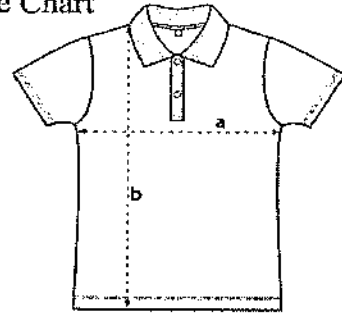

**Specification of P-Cap**

S.N	Parameters	Specification	Remarks
1	P cap Material	Twill Cotton (24 No.) or better	
2	Inner Material	White Color Buckram (5500 No. ) or better at the inner side of Crown	
3	Colour Fastness on Rubbing	Minimum 4	
4	Sweat Band	Black Colour, 60 % cotton and 40% Polyester, Tolerance ± 10 %	

Handwritten signatures and initials at the bottom of the page, including a large signature on the left and several smaller ones on the right.

*[Handwritten signature]*

Men Size Chart

	S	M	L	XL	XXL
a	20 2/4	21 2/3	22 3/4	24	25 1/4
	52	55	58	61	64
b	27	27 2/4	28 1/2	29 1/4	30
	68	70	72	74	76

Picture : Sample of Tshirt

*[Handwritten signatures and marks at the bottom of the page, including a large 'B' and 'TE 1/2/16']*

5	Piping Material	Red Colour Twill Cotton at the front edge of Visor	
6	Visor	Material : Plastic, Dimension : Length 17 cm and Breadth 7 cm, tolerance $\pm 1 \%$	
7	Color of Cap	Black	
8	Panel	6 panel (4 eyelets in 4 panel for air ventilation except Crown), Eyelets must be Embroidered with black Thread	
9	Size	22 inch to 25 inch (Adjustable)	
10		Adjustable Fabric Strap with Metal slider (length 2 cm and Breadth 2 cm) at the back	
		Metal Bottom on the Top Covered by Black Colour Twill Cotton	
11	Visor Tape (Only for Cap with Tape in Visor)	Emoroidered Golden Yellow Tape	