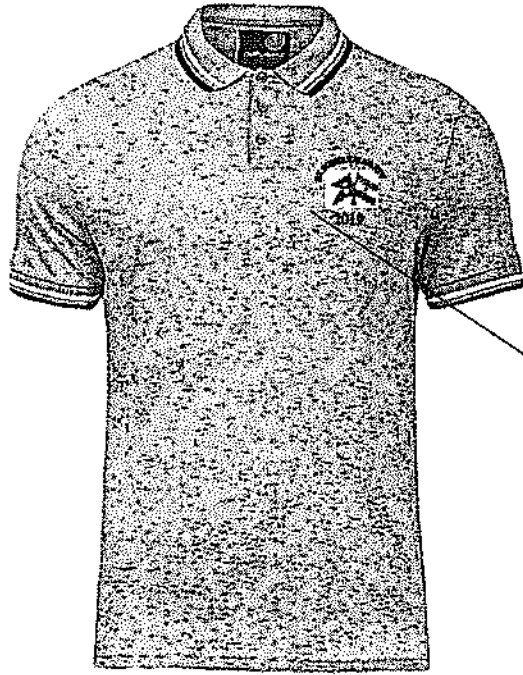

[Handwritten signature]